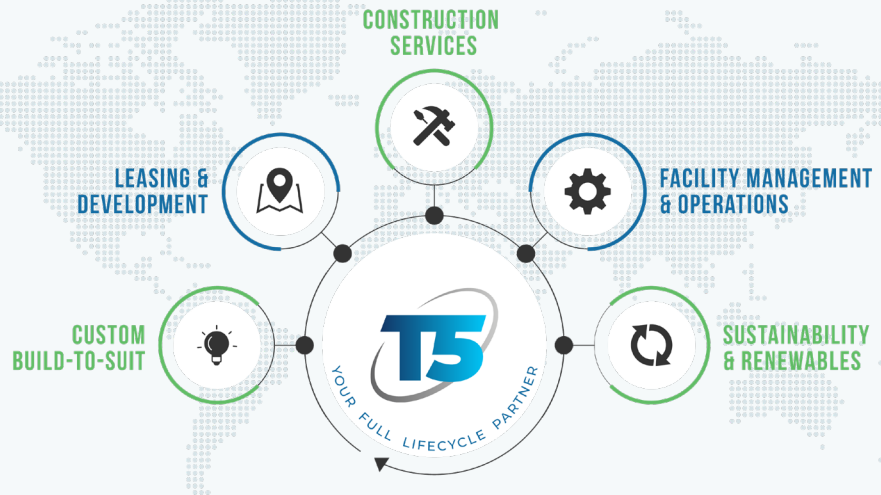

☎ 312.636.1009

🌐 t5datacenters.com

BRING YOUR VISION.

WE'LL TAKE CARE OF THE REST.

T5 is your full lifecycle data center partner.

We provide customized build-to-suit, wholesale turnkey or powered shell data centers, critical facility construction, and ongoing facility management and operations services.

Your data needs will continue to grow. T5 will help you scale up—and stay Forever On.

Critical Facilities Management and Operations

Mitigate your risk and keep your mission critical facility Forever On.