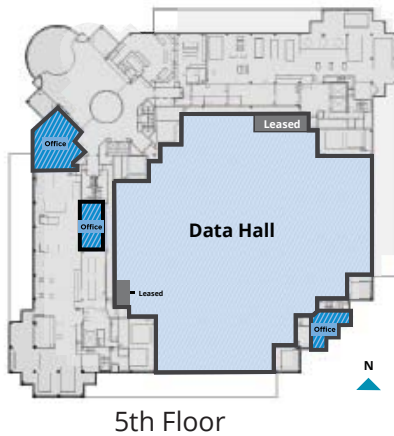

T5 MINNEAPOLIS

TO LEARN MORE INFORMATION OR TO SCHEDULE A TOUR OF T5@MINNEAPOLIS, CONTACT THE T5 TEAM TODAY!

David Horowitz

✉ dhorowitz@T5datacenters.com

☎ 312.636.1009

Jason Walker

✉ jwalker@T5datacenters.com

☎ 215.901.7669

T5 goes beyond the data center, offering a transformative approach that includes Data Center Development, Critical Construction Services, Facility Management and more for enterprise and hyperscale cloud customers across North America and Europe. **T5 is committed to exceeding the needs and expectations of its customers delivering scalable solutions that provide a 'Forever On' environment. As a leading full lifecycle data center services provider, T5's bespoke solutions feature robust designs, reliable power and telecommunications, and a 24-hour staff to support mission-critical facility needs.**

🌐 [T5datacenters.com](https://www.T5datacenters.com)

✉ info@T5datacenters.com

☎ 404.239.7140