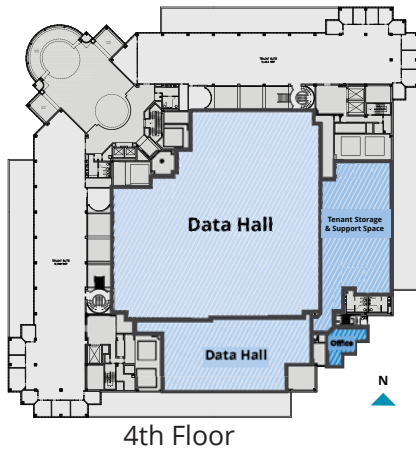

T5 MINNEAPOLIS

TO LEARN MORE INFORMATION OR TO SCHEDULE A TOUR OF T5@MINNEAPOLIS, CONTACT THE T5 TEAM TODAY!

David Horowitz

✉ dhorowitz@T5datacenters.com

☎ 312.636.1009

Jason Walker

✉ jwalker@T5datacenters.com

☎ 215.901.7669

T5 goes beyond the data center, offering a transformative approach that includes Data Center Development, Critical Construction Services, Facility Management and more for enterprise and hyperscale cloud customers across North America and Europe. **T5 is committed to exceeding the needs and expectations of its customers delivering scalable solutions that provide a 'Forever On' environment. As a leading full lifecycle data center services provider, T5's bespoke solutions feature robust designs, reliable power and telecommunications, and a 24-hour staff to support mission-critical facility needs.**

🌐 [T5datacenters.com](https://www.T5datacenters.com)

✉ info@T5datacenters.com

☎ 404.239.7140