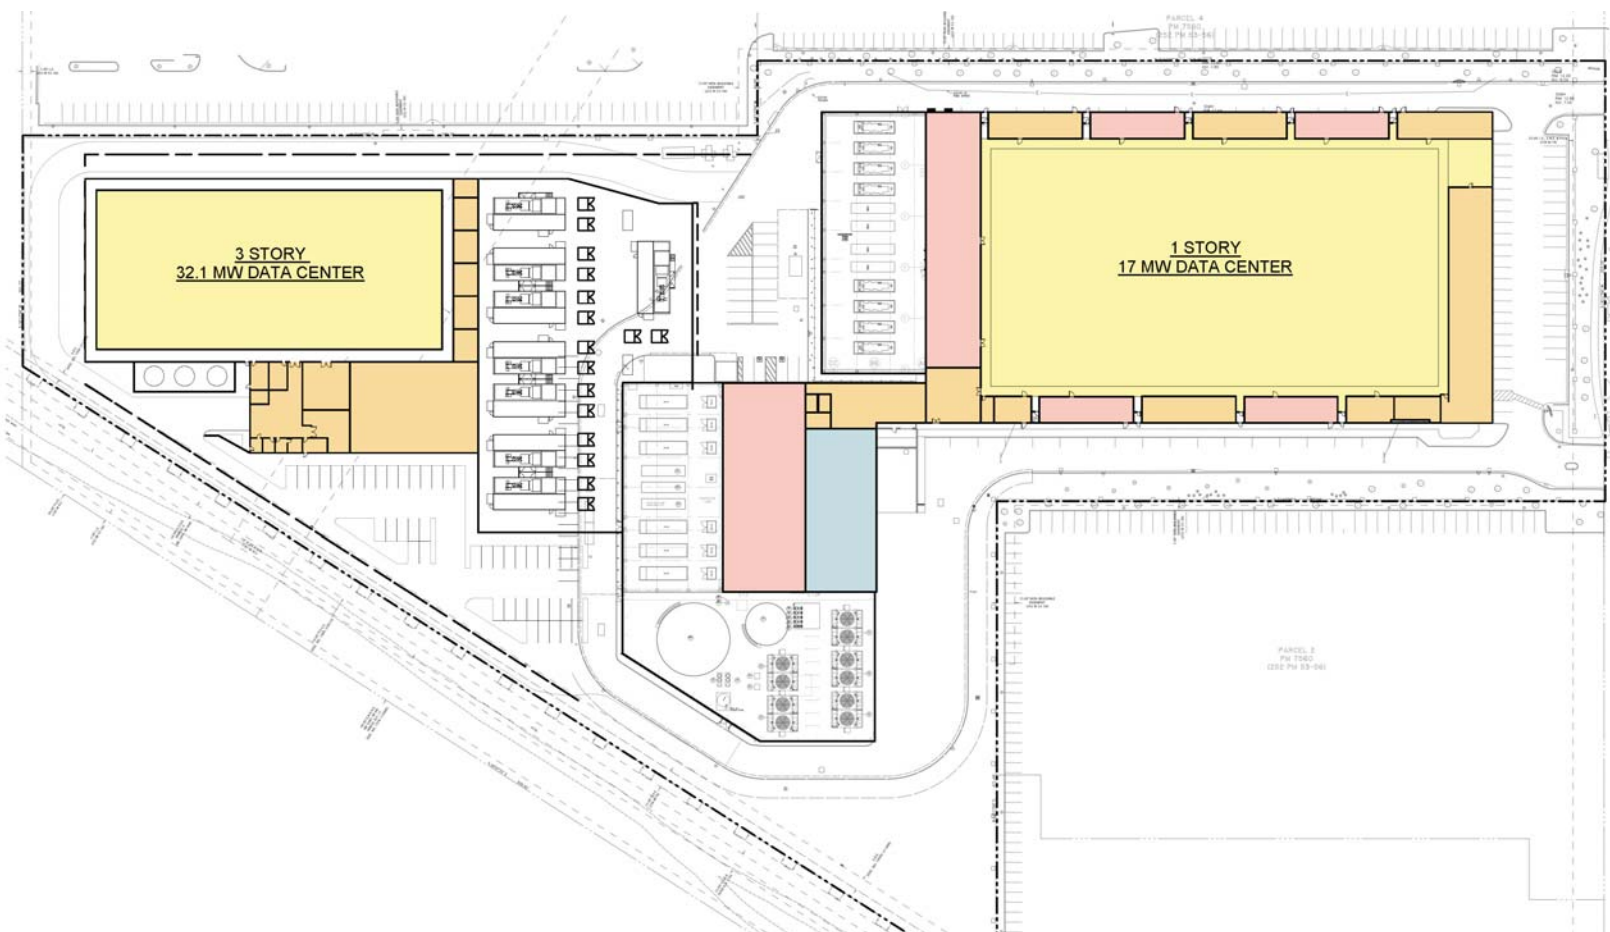

T5 SV FLOOR PLAN

TO LEARN MORE INFORMATION OR TO SCHEDULE A TOUR OF T5 SILICON VALLEY, CONTACT THE T5 TEAM TODAY!

Chris Klem

✉ cklem@T5datacenters.com

☎ 310.800.0755

David Horowitz

✉ dhorowitz@T5datacenters.com

☎ 312.636.1009

T5 goes beyond the data center, offering a transformative approach that includes Data Center Development, Critical Construction Services, Facility Management and more for enterprise and hyperscale cloud customers across North America and Europe. **T5 is committed to exceeding the needs and expectations of its customers delivering scalable solutions that provide a 'Forever On' environment. As a leading full lifecycle data center services provider, T5's bespoke solutions feature robust designs, reliable power and telecommunications, and a 24-hour staff to support mission-critical facility needs.**

🌐 [T5datacenters.com](https://www.T5datacenters.com)

✉ info@T5datacenters.com

☎ 404.239.7140