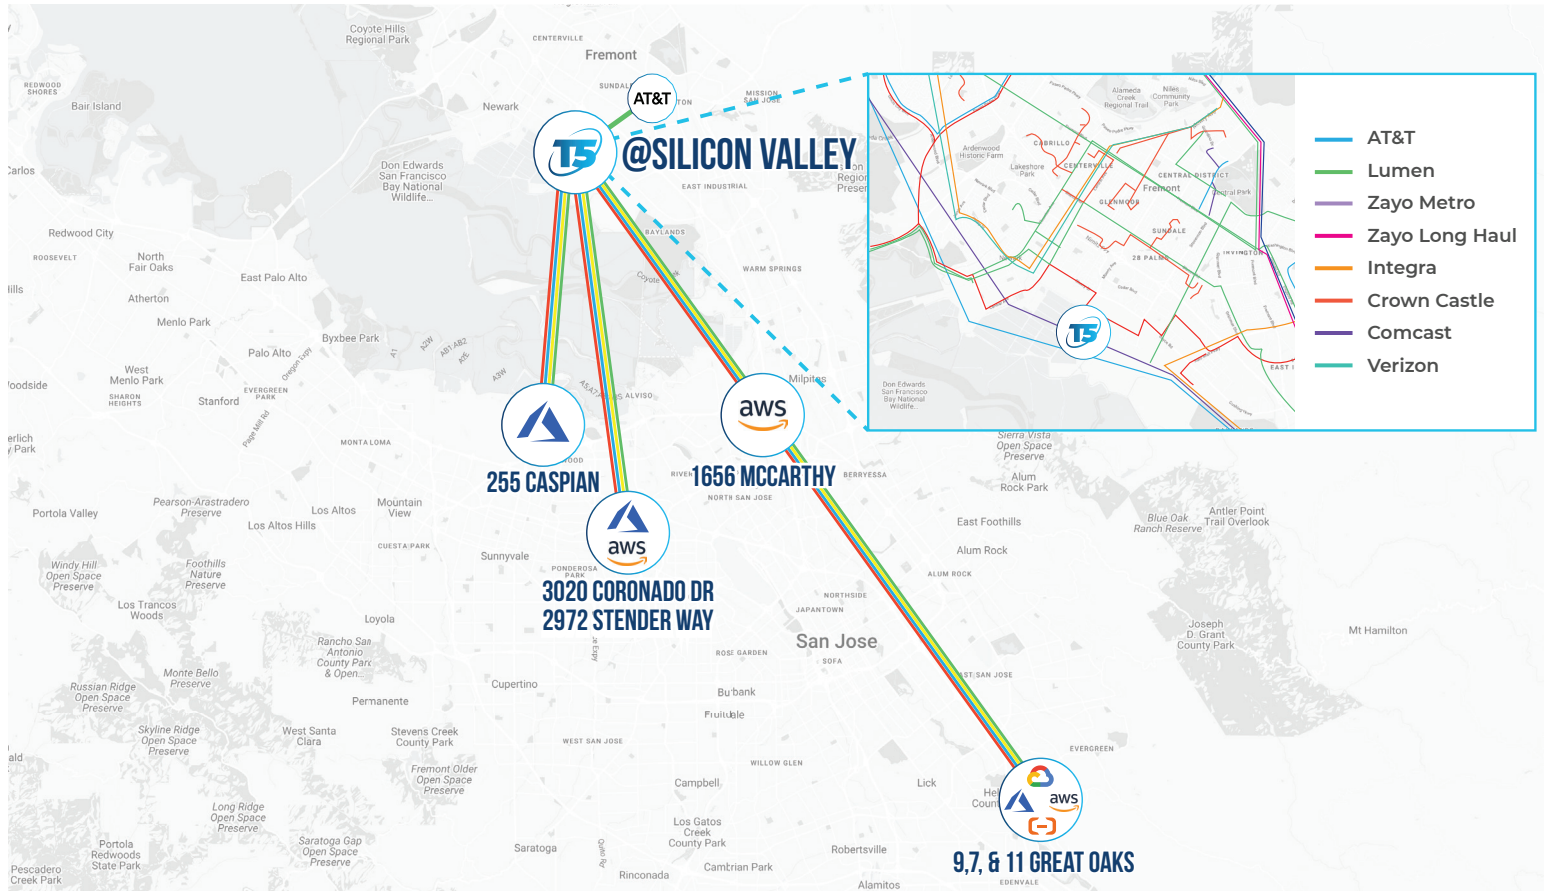

T5@SILICON VALLEY

NETWORK CAPABILITY

FIBER ASSETS

CARRIER	DARK FIBER	WAVES	ETHERNET	ELASTIC BANDWIDTH
AT&T				
Verizon				
Zayo				
Lumen*				

*Near Net

ON-RAMP LOCATIONS

- 255 Caspian Drive, Sunnyvale
- 3020 Coronado Ave, Santa Clara
- 2972 Stender Way, Santa Clara
- 1656 McCarthy Blvd, Milpitas
- 7 Great Oaks Blvd, San Jose
- 9 Great Oaks Blvd, San Jose
- 11 Great Oaks Blvd, San Jose

CARRIER FLEXIBILITY & PROXIMITY

T5@SILICON VALLEY

NETWORK CAPABILITY

FIBER ASSETS BY CARRIER

LUMEN

ZAYO