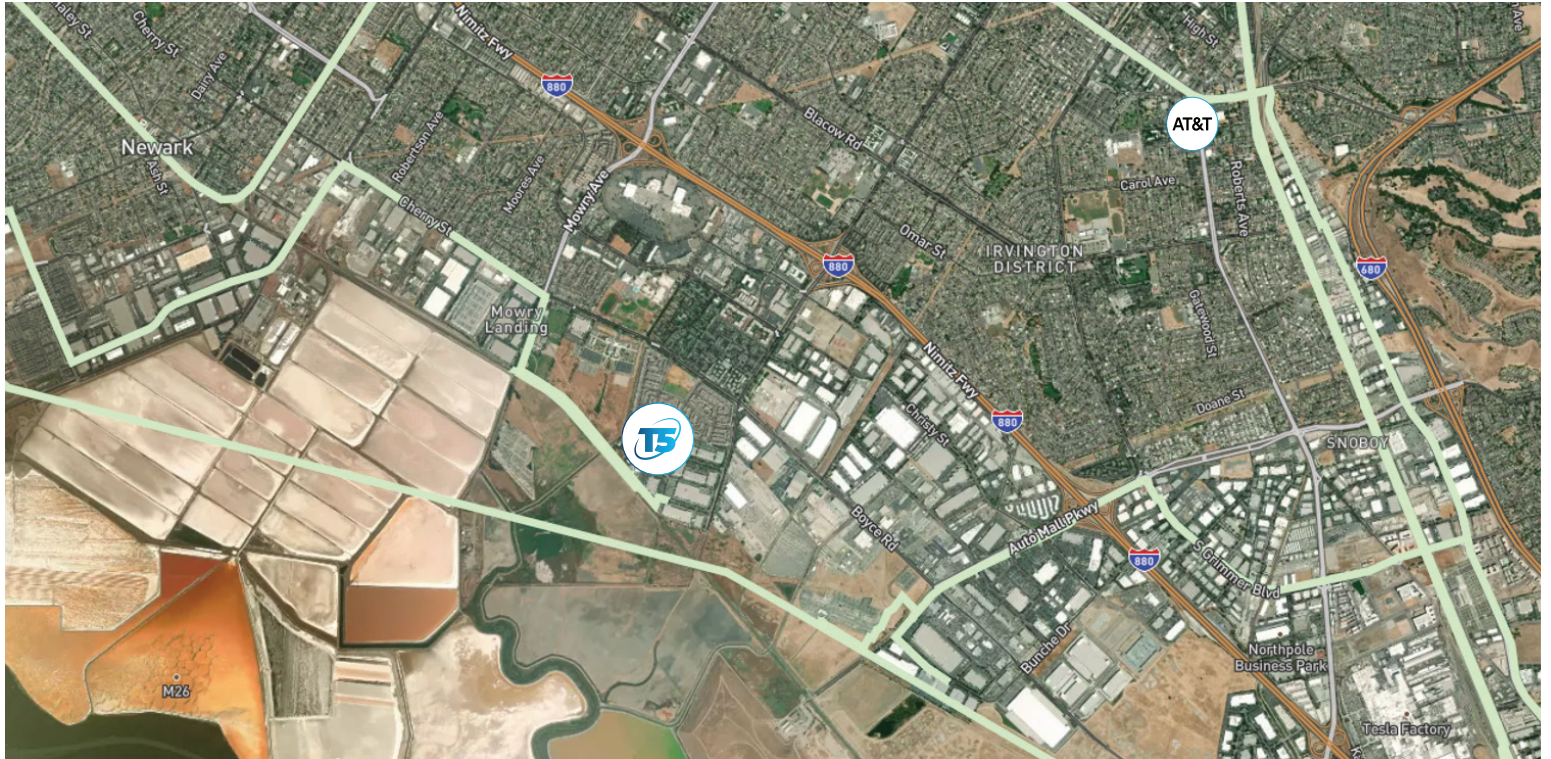

T5@SILICON VALLEY

NETWORK CAPABILITY

FIBER ASSETS

CARRIER	DARK FIBER	WAVES	ETHERNET	ELASTIC BANDWIDTH
AT&T				
Verizon				
Zayo				
Lumen*				

*Near Net

ON-RAMP LOCATIONS

- 255 Caspian Drive, Sunnyvale
- 3020 Coronado Ave, Santa Clara
- 2972 Stender Way, Santa Clara
- 1656 McCarthy Blvd, Milpitas
- 7 Great Oaks Blvd, San Jose
- 9 Great Oaks Blvd, San Jose
- 11 Great Oaks Blvd, San Jose

CARRIER FLEXIBILITY & PROXIMITY

T5@SILICON VALLEY

NETWORK CAPABILITY

FIBER ASSETS BY CARRIER

LUMEN

ZAYO