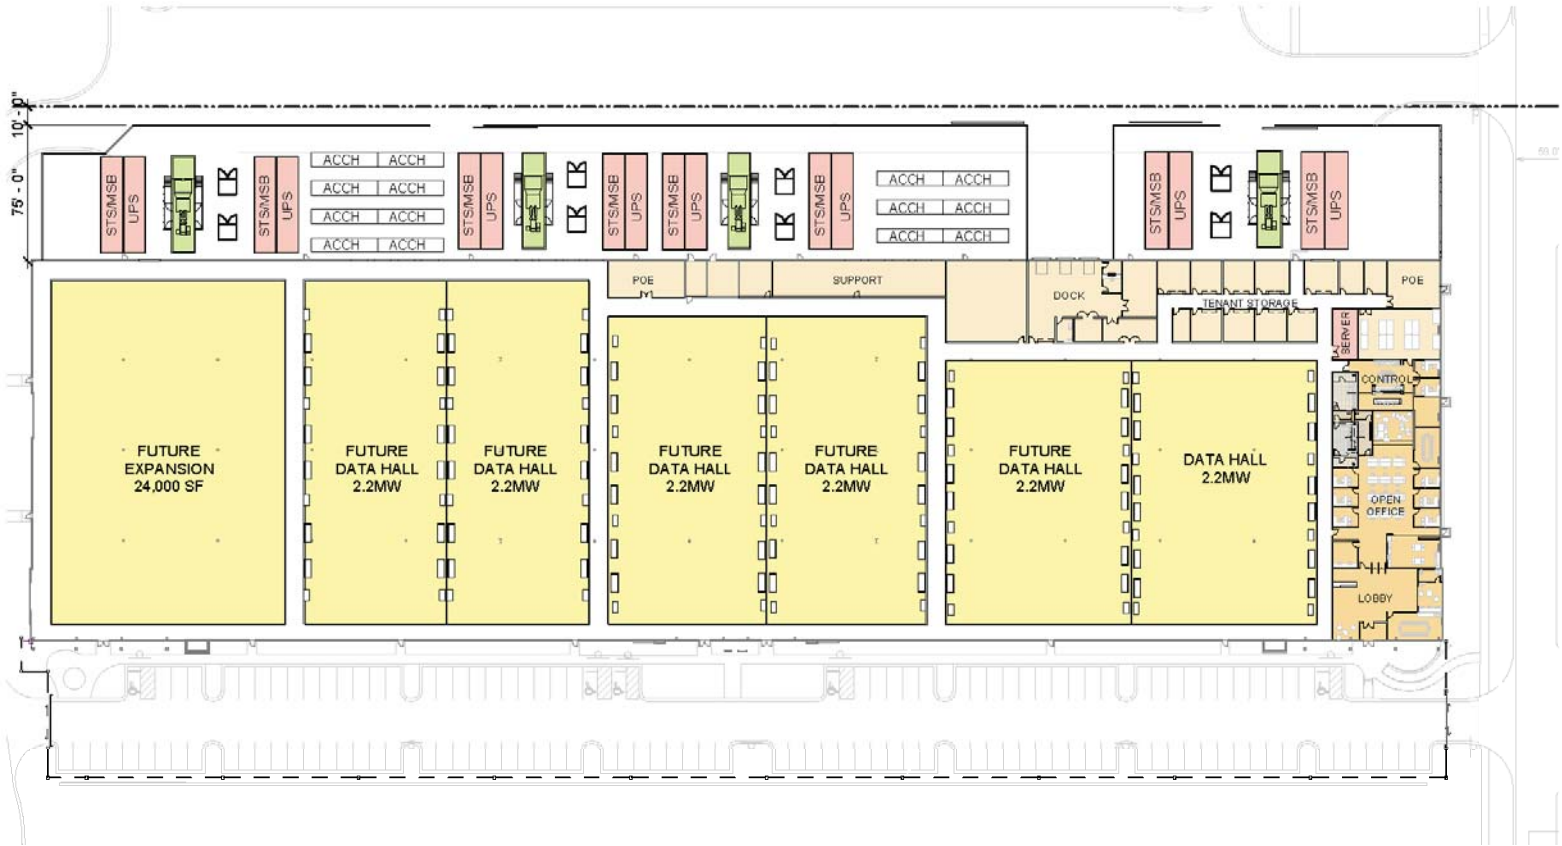

T5 CHICAGO FLOOR PLAN

TO LEARN MORE INFORMATION OR TO SCHEDULE A TOUR OF T5@CHICAGO, CONTACT THE T5 TEAM TODAY!

David Horowitz

[✉ dhorowitz@T5datacenters.com](mailto:dhorowitz@T5datacenters.com)

[☎ 312.636.1009](tel:312.636.1009)

T5 goes beyond the data center, offering a transformative approach that includes Data Center Development, Critical Construction Services, Facility Management and more for enterprise and hyperscale cloud customers across North America and Europe. **T5 is committed to exceeding the needs and expectations of its customers delivering scalable solutions that provide a 'Forever On' environment. As a leading full lifecycle data center services provider, T5's bespoke solutions feature robust designs, reliable power and telecommunications, and a 24-hour staff to support mission-critical facility needs.**

[🌐 T5datacenters.com](https://www.T5datacenters.com)

[✉ info@T5datacenters.com](mailto:info@T5datacenters.com)

[☎ 404.239.7140](tel:404.239.7140)