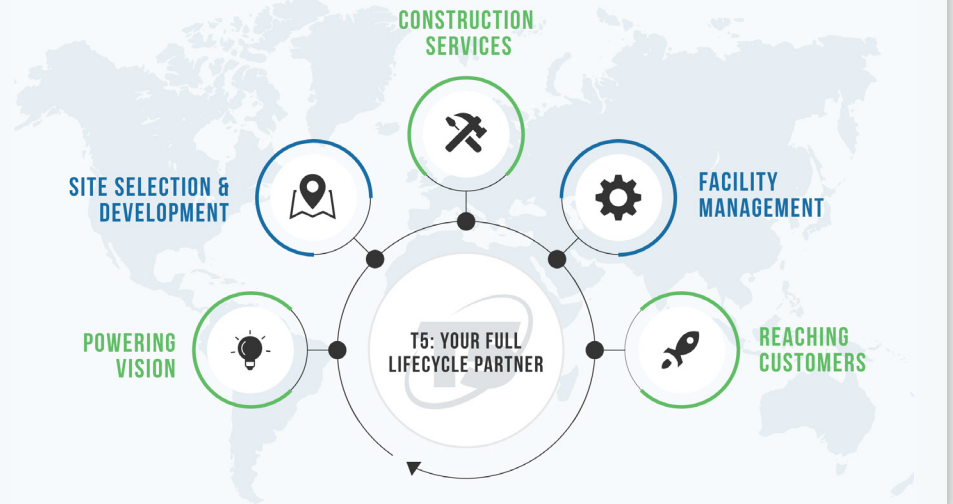

15+

Fiber Providers

250W/SF

High Density Solutions

START WITH YOUR VISION.

WE'LL TAKE CARE OF THE REST.

T5 is your full lifecycle data center partner. We provide customized build-to-suit, wholesale turnkey or powered shell data centers, critical facility construction, and ongoing facility management and operations services. Your data needs will continue to grow. T5 will help you scale up—and stay Forever On.