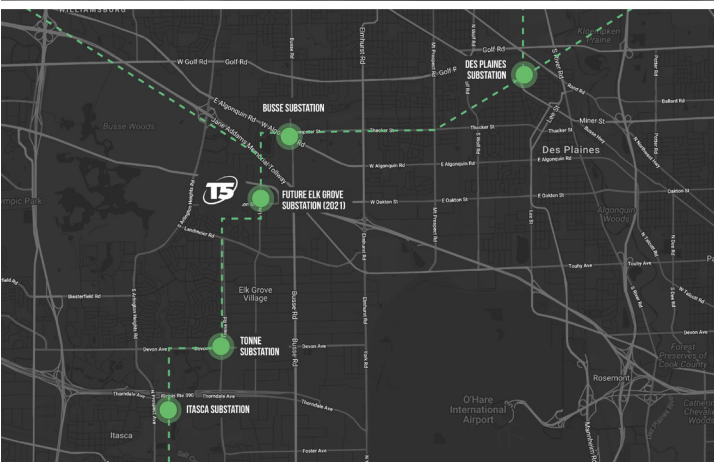

T5@CHICAGO

YOUR FOREVER ON PRESENCE IN THE MIDWEST'S MOST IMPORTANT DATA CENTER MARKET

28MW

Total Power Capacity

5MW

Available Immediately

164K SF

Data Center

15+

Fiber Providers

250W/SF

High Density Solutions