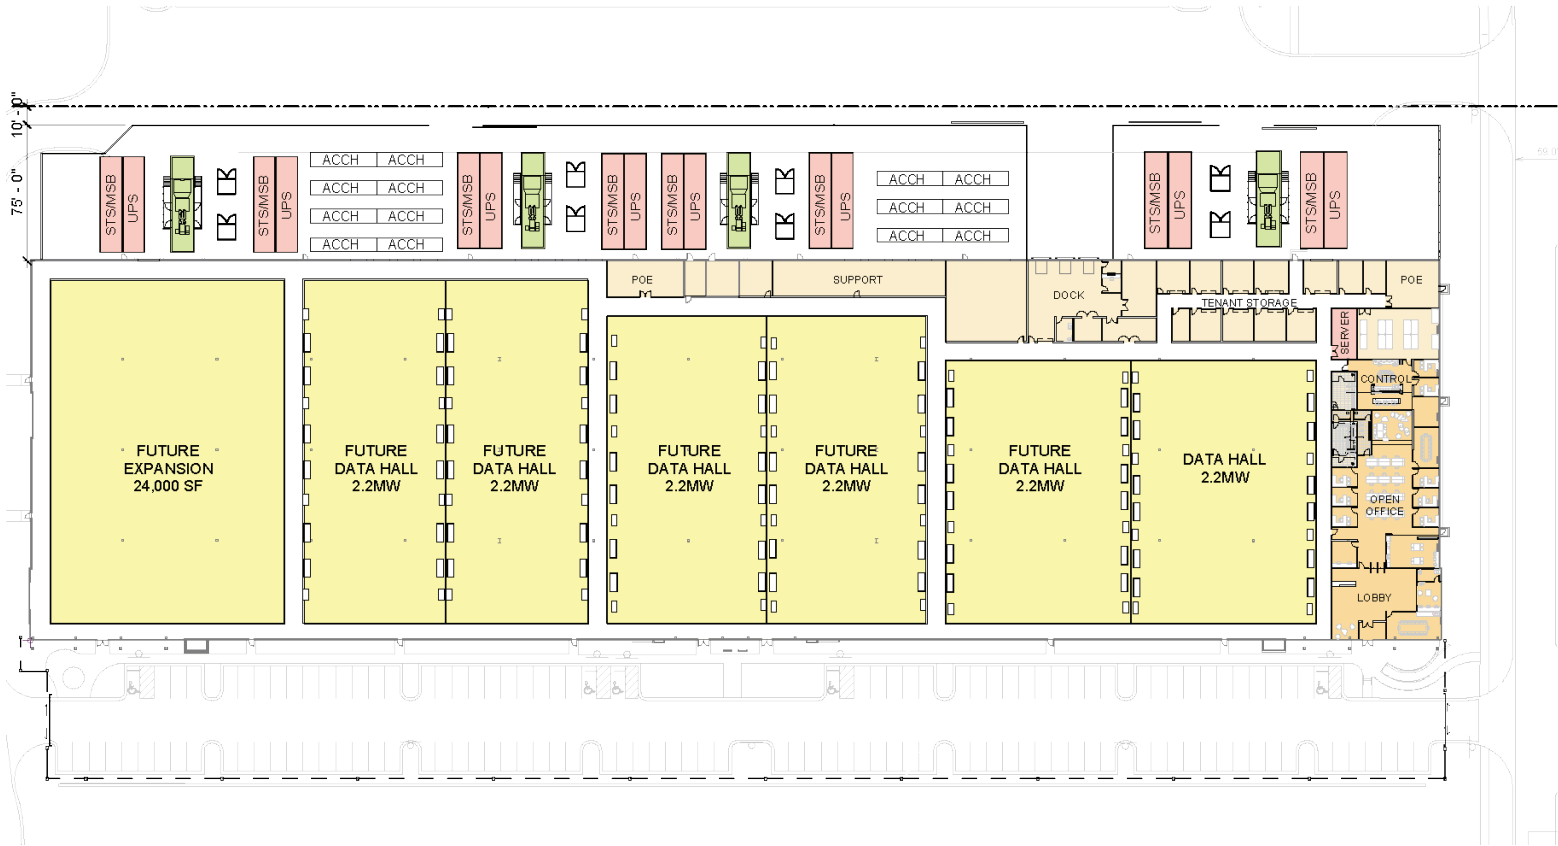

T5 CHICAGO FLOOR PLAN

TO LEARN MORE INFORMATION OR TO SCHEDULE A TOUR OF T5 CHICAGO, CONTACT THE T5 TEAM TODAY!

[T5datacenters.com](https://www.t5datacenters.com)

info@t5datacenters.com

404.239.7140

T5 goes beyond the data center, offering a transformative approach that includes Data Center Development, Critical Construction Services, Facility Management and more for enterprise and hyperscale cloud customers across North America and Europe. **T5 is committed to exceeding the needs and expectations of its customers delivering scalable solutions that provide a 'Forever On' environment. As a leading full lifecycle data center services provider, T5's bespoke solutions feature robust designs, reliable power and telecommunications, and a 24-hour staff to support mission-critical facility needs.**