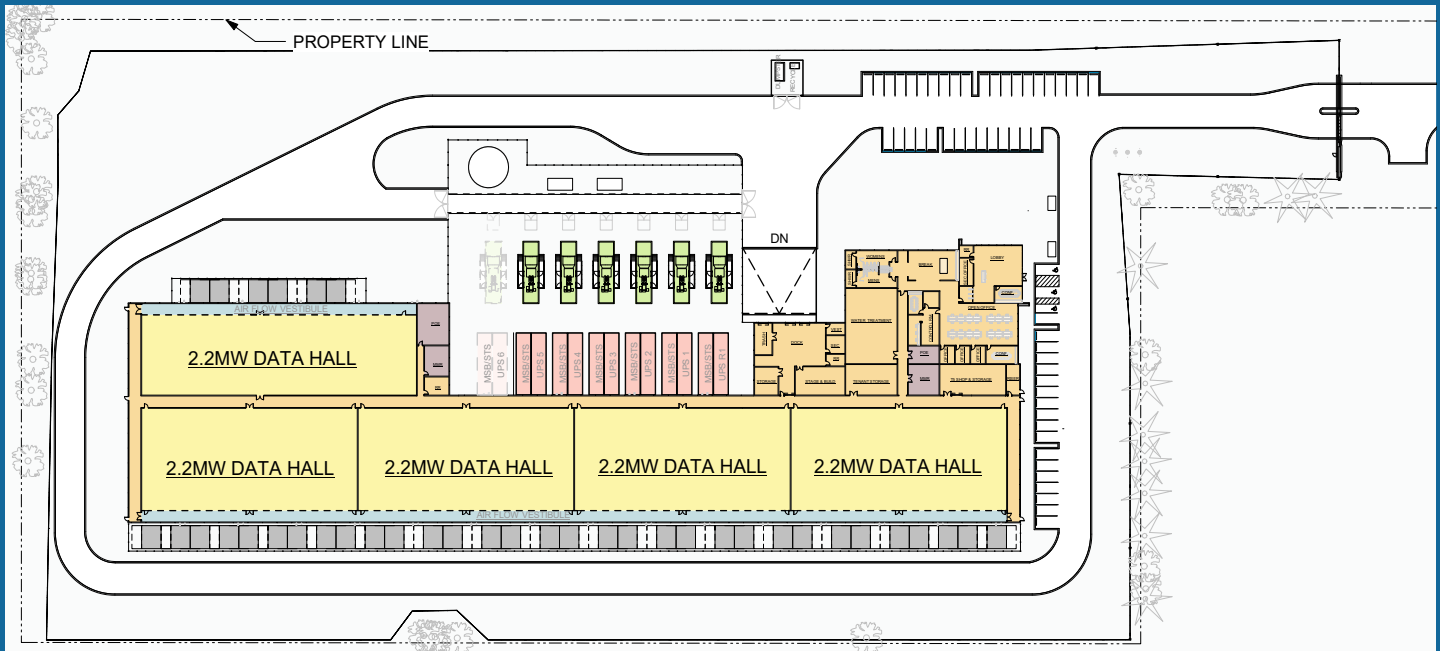

T5@PORTLAND

Tier III+ Data Center Design