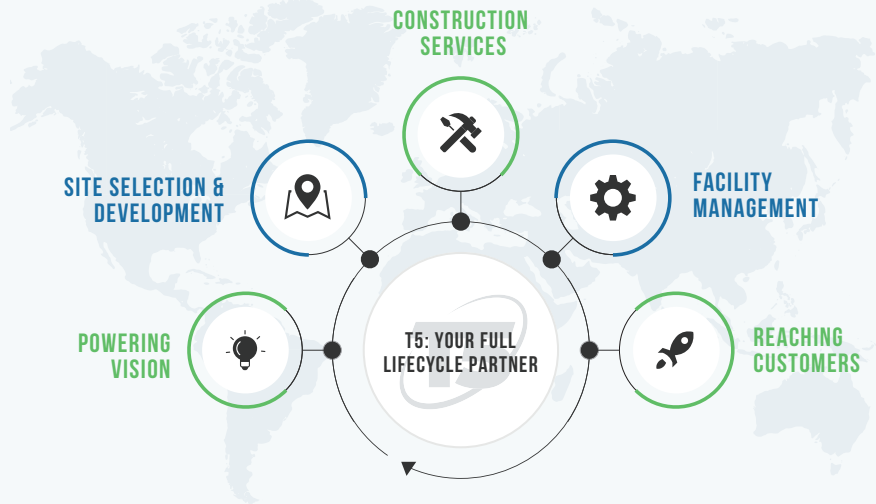

BRING YOUR VISION.

WE'LL TAKE CARE OF THE REST.

T5 is your full lifecycle data center partner.

We provide customized build-to-suit, wholesale turnkey or powered shell data centers, critical facility construction, and ongoing facility management and operations services.

Your data needs will continue to grow. T5 will help you scale up—and stay Forever On.

T5@PORTLAND COMPLETE STATS

Purpose Built

- Customizable shell for hyperscale & enterprise users
- 124,000 SF data center building
- Modular, scalable infrastructure
- Engineered and built to withstand major seismic events

Secure

- Expert-Led security systems design
- Seven Layers of physical security including biometrics

Network / Connectivity

- Carrier neutral with diverse 2N Meet Me and Point of Entry Rooms
- Direct access to 12 fiber providers and all major cloud platforms
- Direct access to all Tier 1 providers and carrier hotels
- Direct access to APAC via Hillsboro Ring and 7 Trans-Pacific Subsea Cables
- Roof-mounted antennae space available

Power & Cooling

- Designed to support high density infrastructure
- Flexible support of existing and next-gen densities
- Sustainable design with Water Usage Effectiveness = 0
- Design Utility PUE of 1.2

Operations

- Uptime institute award-winning ops platform
- Full operational visibility & transparency
- Robust training & processes
- Local market experience

Sustainability

- Minimizes water use and environmental impact
- Optional 1.5 MW solar to offset utility power
- Renewable options
- 50% reduction in VOC material

SCHEDULE A TOUR

CHRIS KLEM

✉ cklem@T5datacenters.com

☎ 310.800.0755

🌐 t5datacenters.com