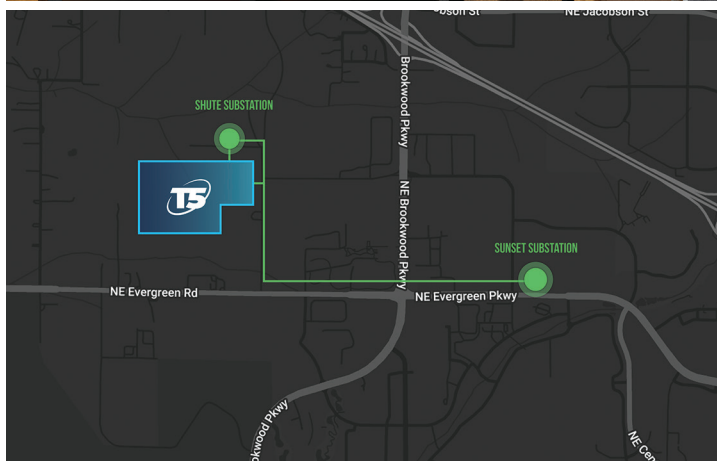

T5@PORTLAND

FOREVER ON: THE PORTLAND ADVANTAGE

90MW

Total Campus Capacity
· 18MW Initial build

1.5

Seismic
Importance
Factor

100%

Uptime Guaranteed

1.5MW

Solar Option

7.5%

Savings over California

- 0% Oregon sales tax
- 100% E-Zone real & personal property tax on new cap assets

SCHEDULE A TOUR

CHRIS KLEM

✉ cklem@T5datacenters.com

☎ 310.800.0755

🌐 t5datacenters.com