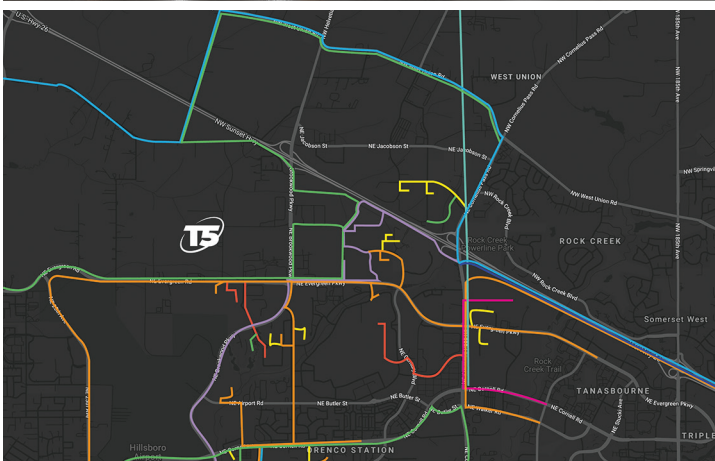

T5@PORTLAND

FOREVER ON: THE PORTLAND ADVANTAGE

90MW

Total Campus Capacity
· 18MW Initial build

1.5

Seismic
Importance
Factor

100%

Uptime Guaranteed

1.5MW

Solar Option

7.5%

Savings over California

- 0% Oregon sales tax
- 100% E-Zone real & personal property tax on new cap assets

SCHEDULE A TOUR

CHRIS KLEM

✉ cklem@T5datacenters.com

☎ 310.800.0755

🌐 t5datacenters.com