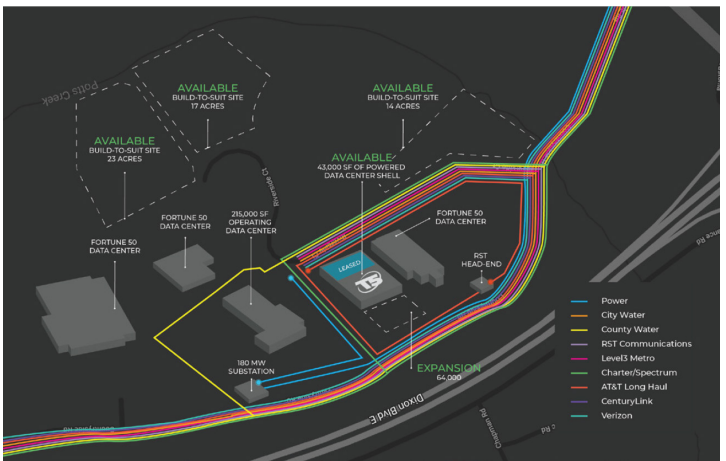

# T5@CHARLOTTE

T5 @ CHARLOTTE 300 ACRE ENTERPRISE DATA CENTER PARK

**43K SF**  
Powered Shell Available

**300 ACRE**  
Enterprise Data Center Park

**4**  
Existing Data Center Operations

**3**  
Available Build to Suit Pad Sites

**180 MW**  
On-site Substation with all-in sub-\$0.05/kWh Electric Utility Costs

**100 KV**  
Dual Transmission Line Provides Diversity & Redundancy

# WE'LL TAKE CARE OF THE REST.

T5 is your full lifecycle data center partner.

We provide customized build-to-suit, wholesale turnkey or powered shell data centers, critical facility construction, and ongoing facility management and operations services.

### Available Powered Shell

- 43,000 SF of powered data center shell available
- Powered data center designed to be expanded up to 64,000 SF