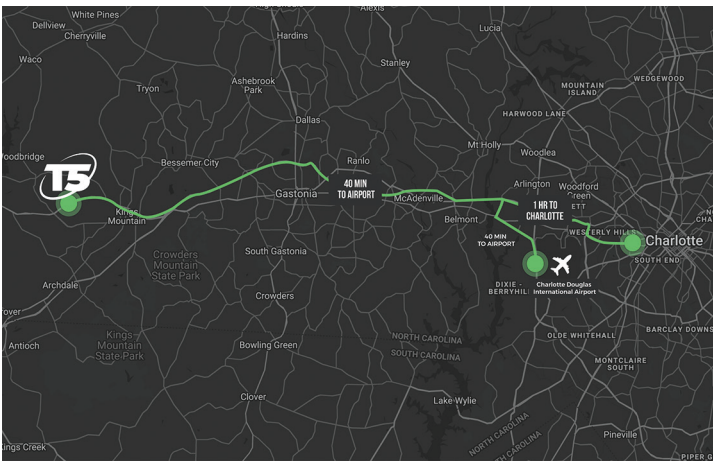

**180 MW**  
On-site Substation with all-in sub-\$0.05/kWh Electric Utility Costs

**100 KV**  
Dual Transmission Line Provides Diversity & Redundancy