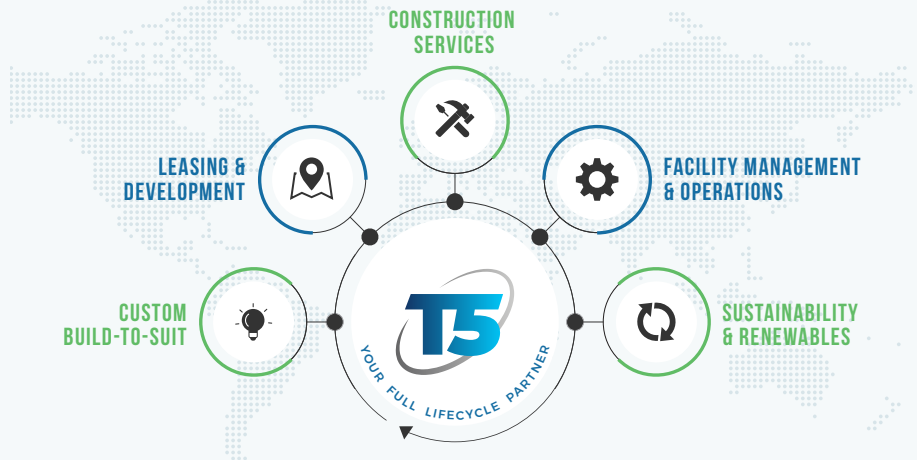

BRING YOUR VISION.

WE'LL TAKE CARE OF THE REST.

T5 is your full lifecycle data center partner.

We provide customized build-to-suit, wholesale turnkey or powered shell data centers, critical facility construction, and ongoing facility management and operations services.

Your data needs will continue to grow. T5 will help you scale up—and stay Forever On.

T5@CHARLOTTE COMPLETE STATS

Campus

- 300-acre enterprise data center park
- Four existing data center operations

Build-to-Suit Opportunities

- Complete user-controlled build-to-suit
- program delivers “shell” or “turnkey”
- Data centers per user design specs
- Three pad-sites totaling over 50 acres providing 150+ MWs of available power

Available Powered Shell

- 43,000 SF of powered data center shell available
- Powered data center designed to be expanded up to 64,000 SF

Power

- On-site 180 MW substation from Duke Energy with sub- $\$0.05/\text{kWh}$ electric utility costs (all-in charge)
- Dual 100kV transmission line provides diversity and redundancy at the transmission level

Connectivity

- Superior fiber connectivity with multiple providers: Level 3, Charter/Spectrum, AT&T (long-haul), Verizon, CenturyLink, RST Communications, Conterra Networks

Security & Compliance

- 24/7 on-site security & critical facility operations team
- Advanced biometric security access control
- Uptime Institute Award-winning operations platform

SCHEDULE A TOUR

DAVID HOROWITZ

✉ dhorowitz@T5datacenters.com

☎ 312.636.1009

🌐 t5datacenters.com

JASON CHARTRAND

✉ jchartrand@T5datacenters.com

☎ 404.993.5996

🌐 t5datacenters.com