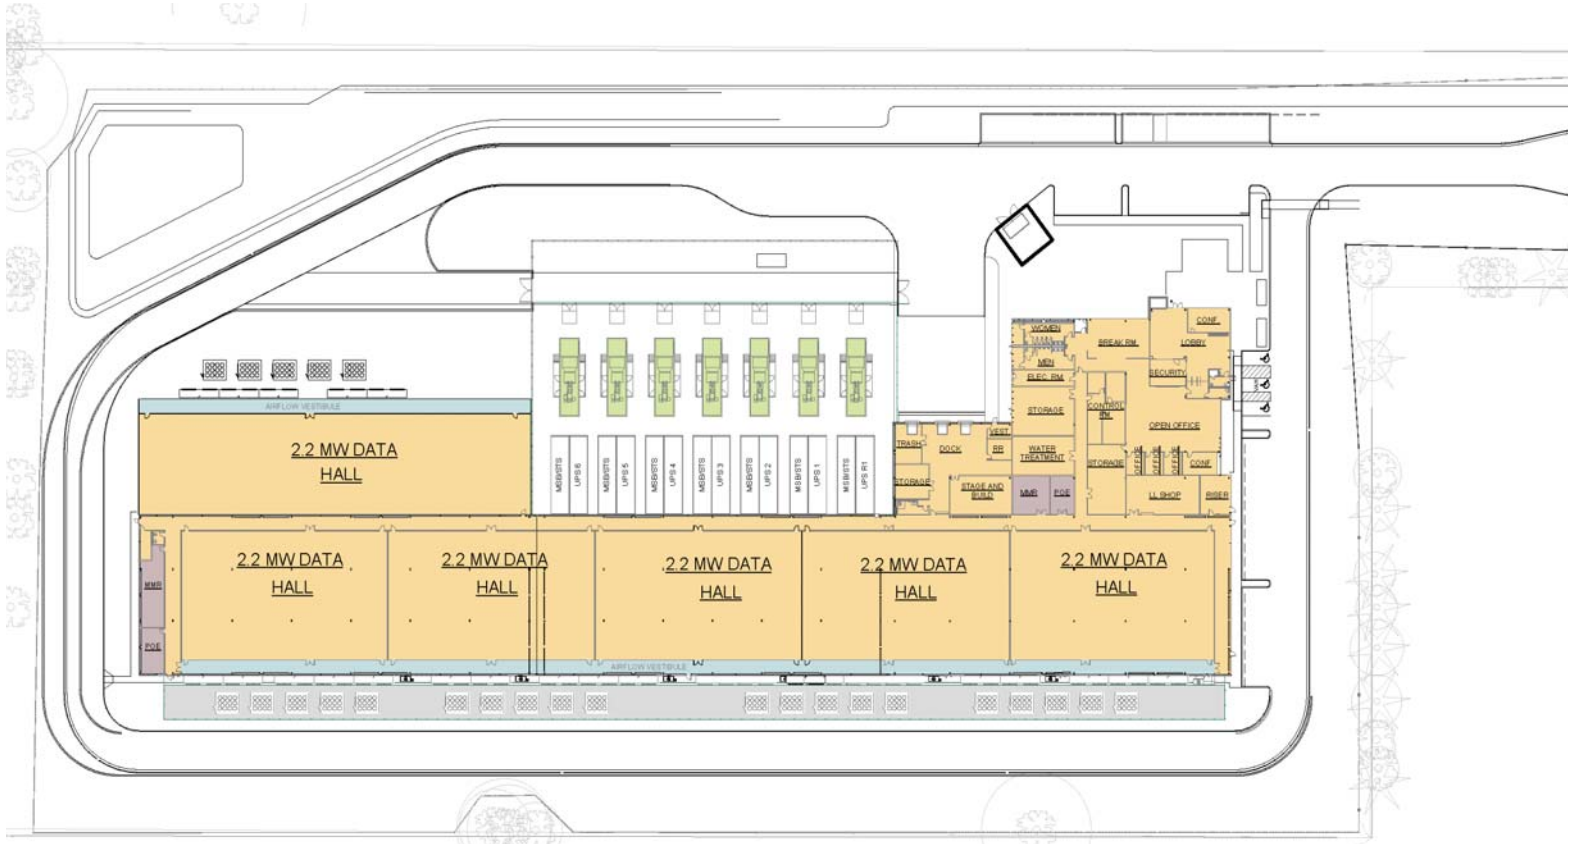

T5 PORTLAND FLOOR PLAN

TO LEARN MORE INFORMATION OR TO SCHEDULE A TOUR OF T5@PORTLAND, CONTACT THE T5 TEAM TODAY!

Chris Klem

✉ cklem@T5datacenters.com

☎ 310.800.0755

John Woolard

✉ jwoolard@T5datacenters.com

☎ 847.902.3095

T5 goes beyond the data center, offering a transformative approach that includes Data Center Development, Critical Construction Services, Facility Management and more for enterprise and hyperscale cloud customers across North America and Europe. **T5 is committed to exceeding the needs and expectations of its customers delivering scalable solutions that provide a 'Forever On' environment. As a leading full lifecycle data center services provider, T5's bespoke solutions feature robust designs, reliable power and telecommunications, and a 24-hour staff to support mission-critical facility needs.**