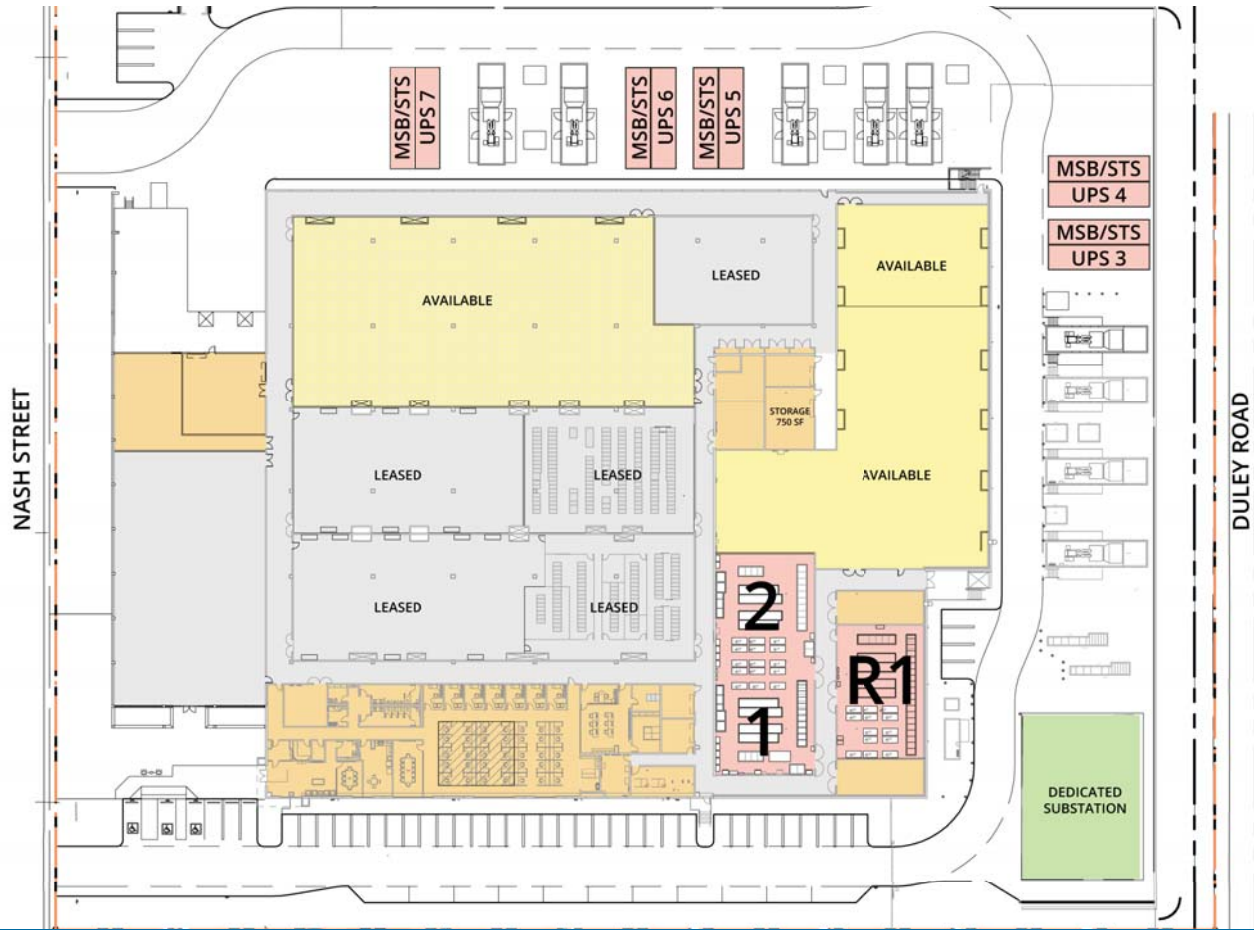

T5 LA FLOOR PLAN

TO LEARN MORE INFORMATION OR TO SCHEDULE A TOUR OF T5@LA, CONTACT THE T5 TEAM TODAY!

🌐 John Woolard

✉️ jwoolard@T5datacenters.com

☎️ 847.902.3095

T5 goes beyond the data center, offering a transformative approach that includes Data Center Development, Critical Construction Services, Facility Management and more for enterprise and hyperscale cloud customers across North America and Europe. **T5 is committed to exceeding the needs and expectations of its customers delivering scalable solutions that provide a 'Forever On' environment. As a leading full lifecycle data center services provider, T5's bespoke solutions feature robust designs, reliable power and telecommunications, and a 24-hour staff to support mission-critical facility needs.**

🌐 T5datacenters.com

✉️ info@T5datacenters.com

☎️ 404.239.7140