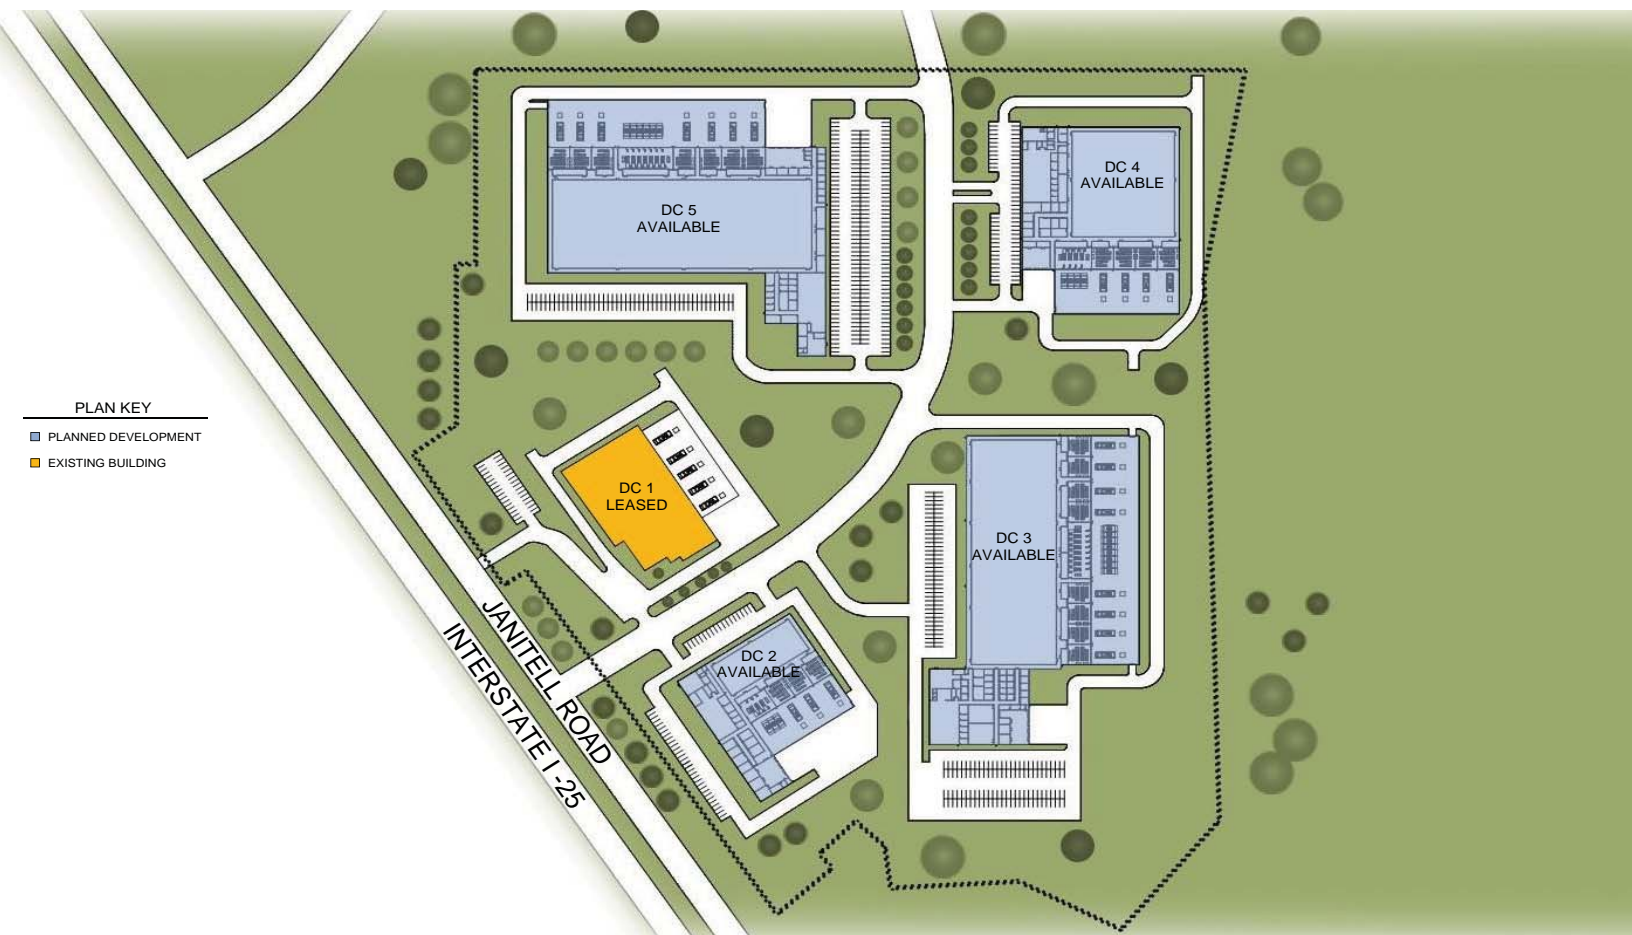

T5 COLORADO CAMPUS PLAN

TO LEARN MORE ABOUT T5 OR T5@COLORADO, VISIT
T5DATACENTERS.COM OR CONTACT THE T5 TEAM TODAY!

David Horowitz

✉ dhorowitz@T5datacenters.com

☎ 312.636.1009

Chris Klem

✉ cklem@T5datacenters.com

☎ 310.800.0755

T5 goes beyond the data center, offering a transformative approach that includes Data Center Development, Critical Construction Services, Facility Management and more for enterprise and hyperscale cloud customers across North America and Europe. **T5 is committed to exceeding the needs and expectations of its customers delivering scalable solutions that provide a 'Forever On' environment. As a leading full lifecycle data center services provider, T5's bespoke solutions feature robust designs, reliable power and telecommunications, and a 24-hour staff to support mission-critical facility needs.**

🌐 T5datacenters.com

✉ info@T5datacenters.com

☎ 404.239.7140