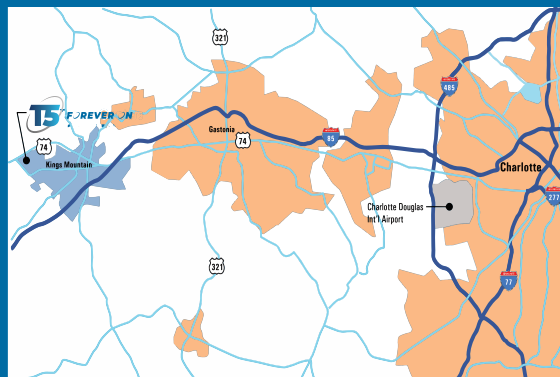

Extremely safe location with low occurrence of man-made or natural hazards. Easily accessible from Charlotte Douglas Intl Airport and 30 miles from Downtown Charlotte. Real, personal property and sales tax exemptions.